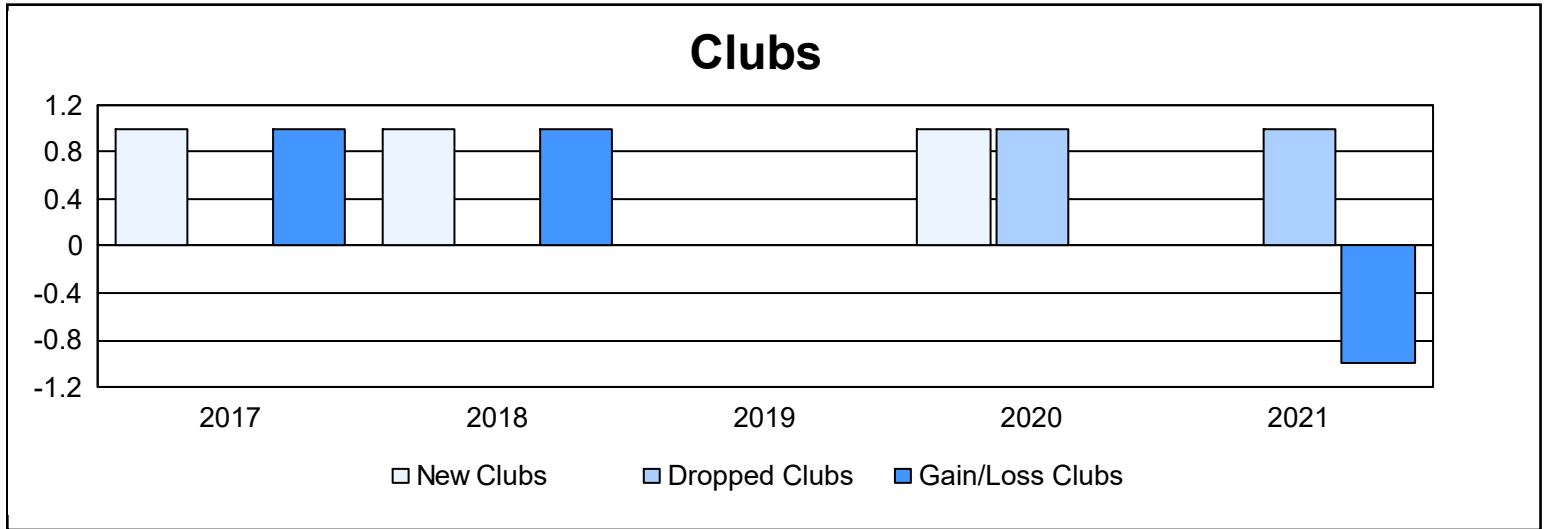

Year	New Clubs	Dropped Clubs	Gain/ Loss Clubs	New Members	Charter Members	Reinstate Members	Transfer Members	Total Member Added	Total Members Dropped	Gain/ Loss Members
2016-2017	1	0	1	175	26	10	18	229	249	-20
2017-2018	1	0	1	146	26	6	17	195	186	9
2018-2019	0	0	0	112	3	3	19	137	229	-92
2019-2020	1	1	0	107	48	3	7	165	184	-19
2020-2021	0	1	-1	85	0	2	14	101	125	-24
<b>Average</b>	<b>1</b>	<b>0</b>	<b>0</b>	<b>125</b>	<b>21</b>	<b>5</b>	<b>15</b>	<b>165</b>	<b>195</b>	<b>-29</b>

### Membership Composition June 2021 Cumulative