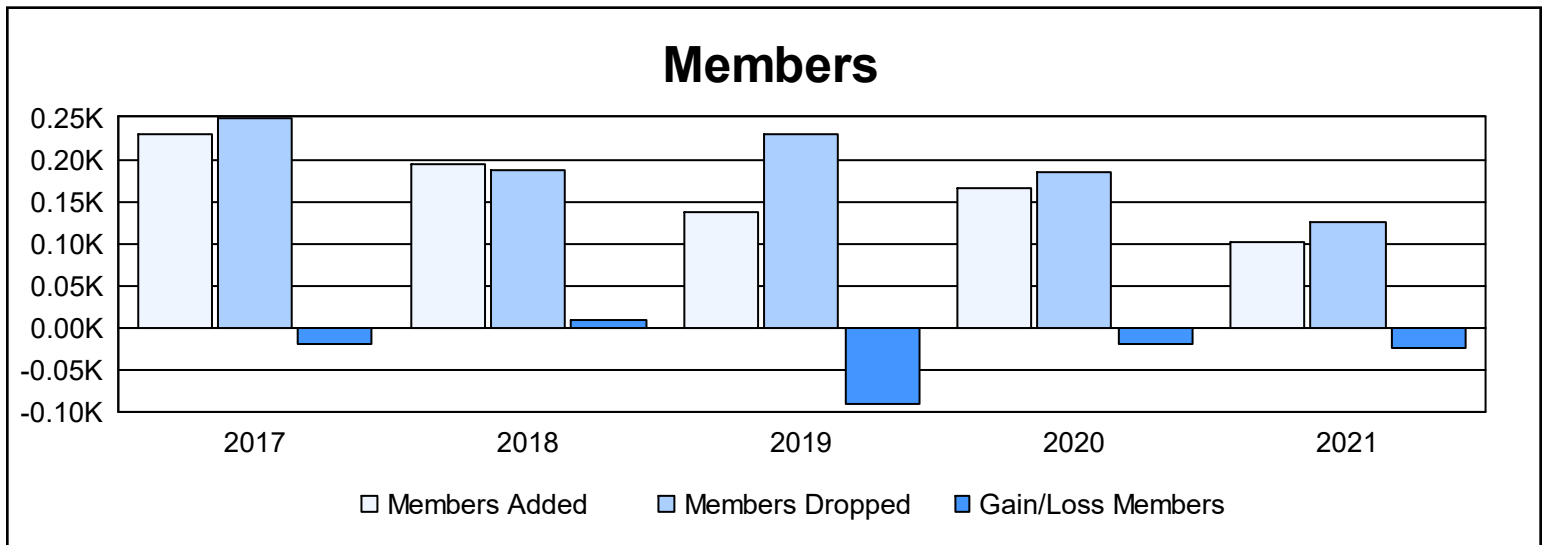

Year	New Clubs	Dropped Clubs	Gain/ Loss Clubs	New Members	Charter Members	Reinstate Members	Transfer Members	Total Member Added	Total Members Dropped	Gain/ Loss Members
2016-2017	1	0	1	175	26	10	18	229	249	-20
2017-2018	1	0	1	146	26	6	17	195	186	9
2018-2019	0	0	0	112	3	3	19	137	229	-92
2019-2020	1	1	0	107	48	3	7	165	184	-19
2020-2021	0	1	-1	85	0	2	14	101	125	-24
<b>Average</b>	<b>1</b>	<b>0</b>	<b>0</b>	<b>125</b>	<b>21</b>	<b>5</b>	<b>15</b>	<b>165</b>	<b>195</b>	<b>-29</b>

### Membership Composition June 2021 Cumulative